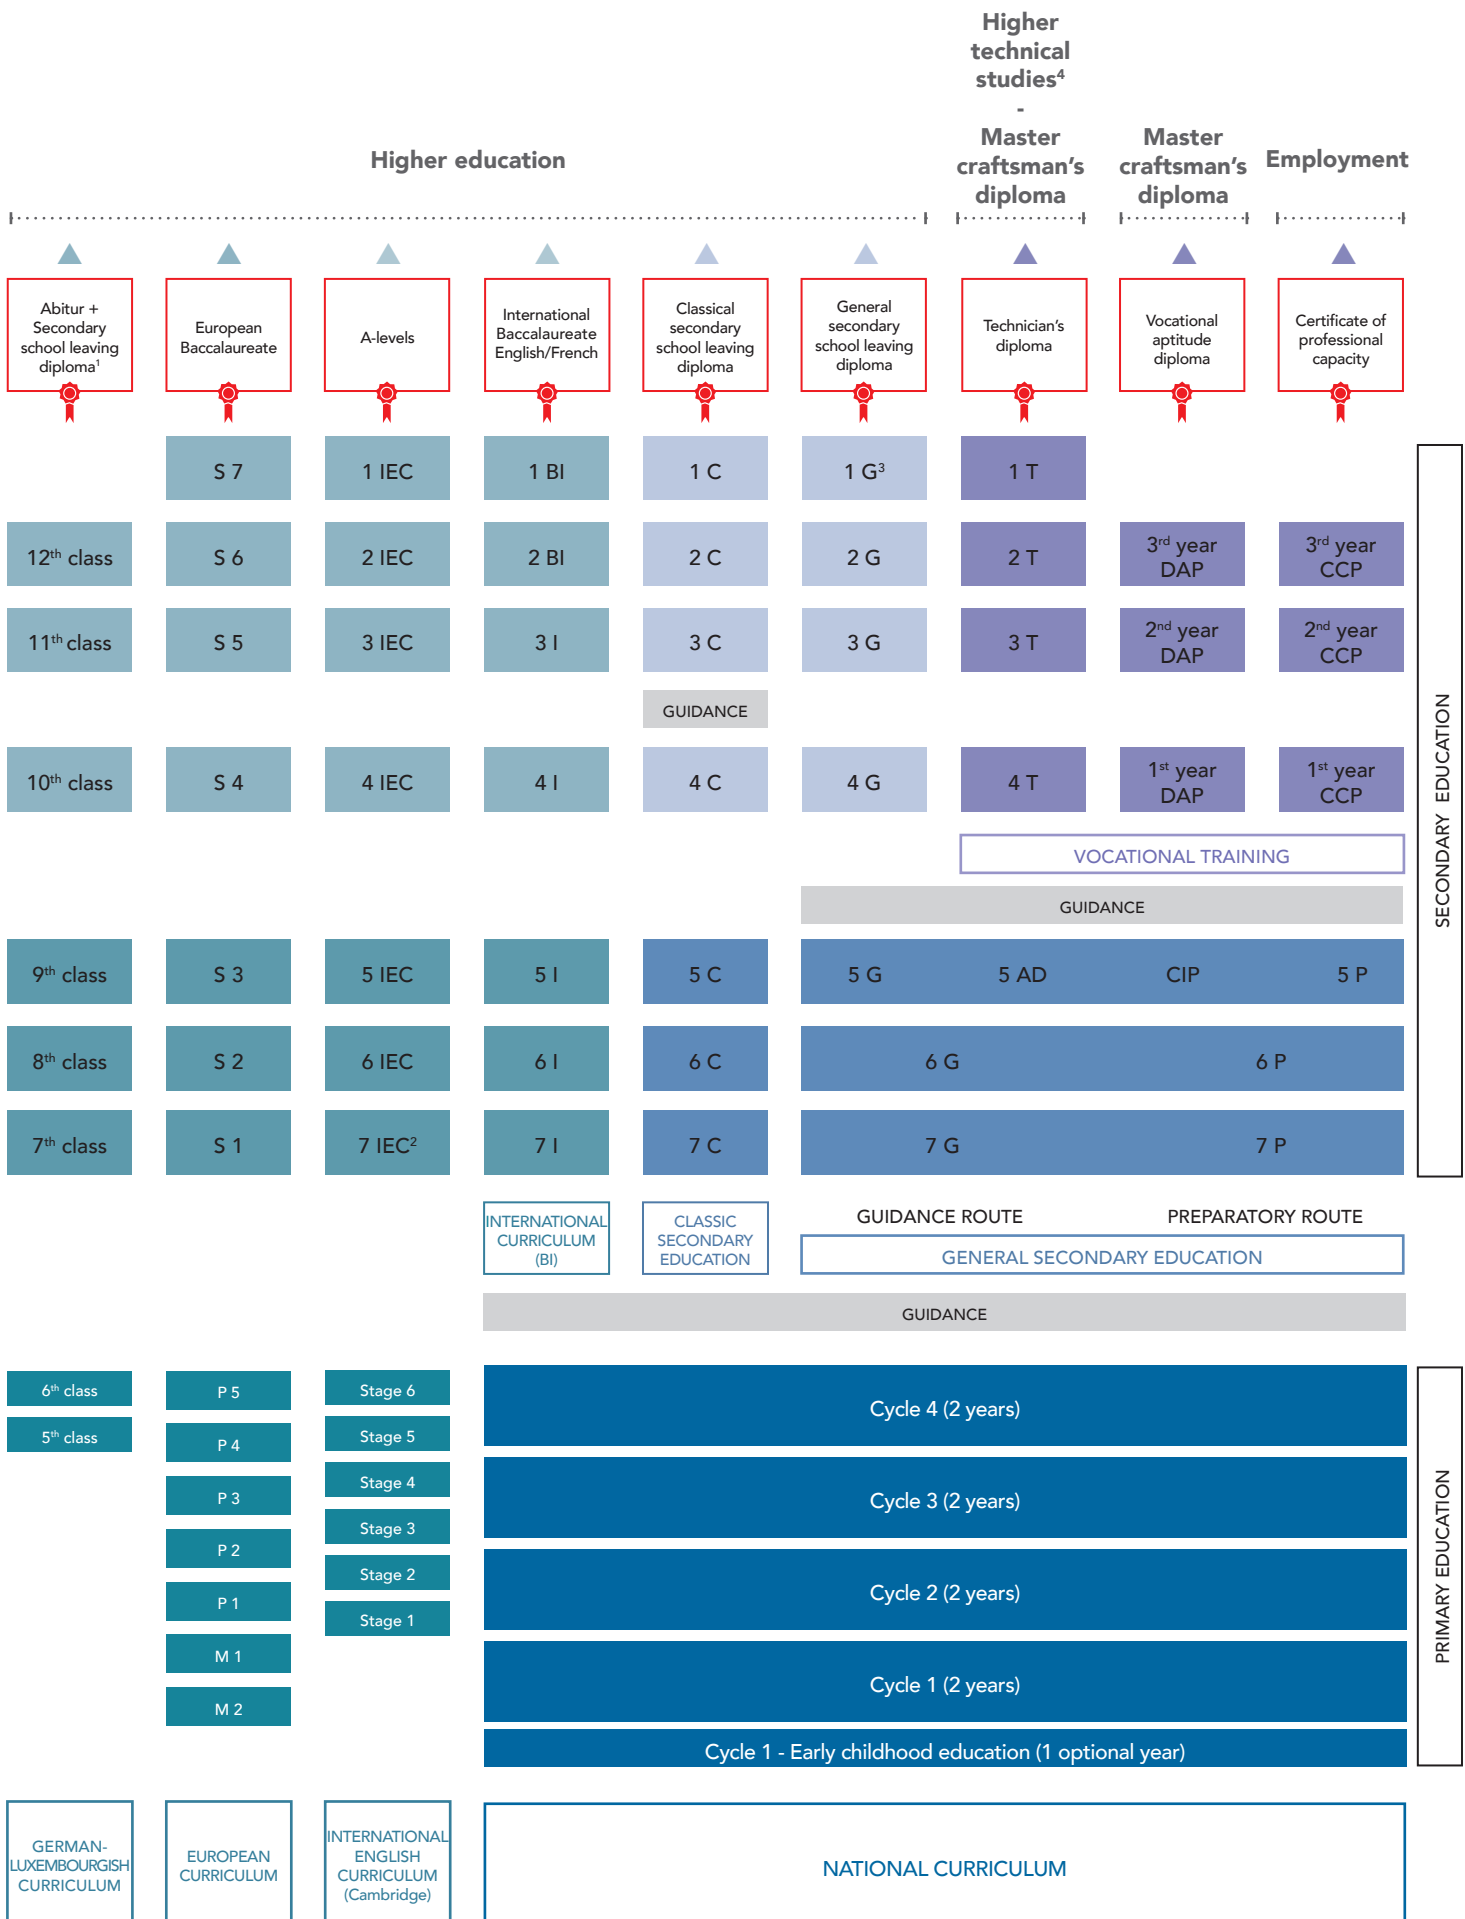

THE PUBLIC SCHOOL SYSTEM IN LUXEMBOURG 2022-2023

¹ Classical secondary school leaving diploma and general secondary school leaving diploma.

² International English Classes.

³ Also a "1SGED" class added to the subject area educator.

⁴ Via preparatory modules.

Luxembourg schools also offer adults the possibility to take the DAES (Diplôme d'accès aux études supérieures), which is equivalent to the Luxembourgish secondary school leaving diploma (Diplôme de fin d'études secondaires) and gives access to higher education.